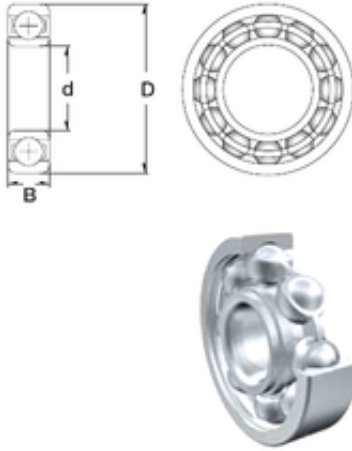

95 mm x 145 mm x 24 mm ZEN 6019 deep groove ball bearings

Bearing No. 6019

Size	95x145x24 mm
Bore Diameter	95 mm
Outer Diameter	145 mm
Width	24 mm
d	95 mm
D	145 mm
B	24 mm
C	24 mm
Weight	1,29 Kg
Basic dynamic load rating (C)	60 kN
Basic static load rating (C0)	54 kN

6019 Bearing 2D drawings and 3D CAD models