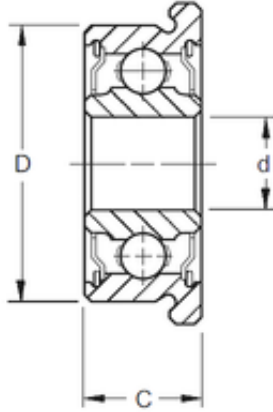

8 mm x 24 mm x 8 mm ZEN SF628-2RS deep groove ball bearings

Bearing No. SF628-2RS

Size	8x24x8 mm
Bore Diameter	8 mm
Outer Diameter	24 mm
Width	8 mm
d	8 mm
D	24 mm
B	8 mm
C	8 mm
Basic dynamic load rating (C)	3,333 kN
Basic static load rating (C0)	1,423 kN

SF628-2RS Bearing 2D drawings and 3D CAD models