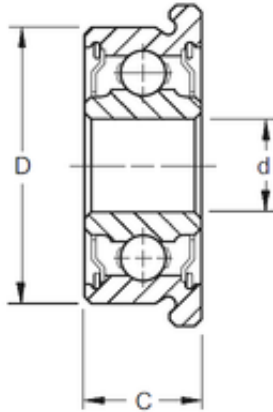

4,763 mm x 7,938 mm x 3,175 mm ZEN
SFR156-2TS deep groove ball bearings

Bearing No. SFR156-2TS

Size	4.763x7.938x3.175 mm
Bore Diameter	4,763 mm
Outer Diameter	7,938 mm
Width	3,175 mm
d	4,763 mm
D	7,938 mm
B	3,175 mm
C	3,175 mm
Basic dynamic load rating (C)	0,359 kN
Basic static load rating (C0)	0,15 kN
(Grease) Lubrication Speed	53000 r/min

SFR156-2TS Bearing 2D drawings and 3D CAD models