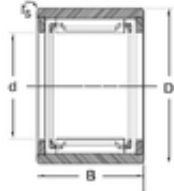

42 mm x 55 mm x 36 mm ZEN RNA6907 needle roller bearings

Bearing No. RNA6907

Size	42x55x36 mm
Bore Diameter	42 mm
Outer Diameter	55 mm
Width	36 mm
d	42 mm
D	55 mm
B	36 mm
C	36 mm
r min.	0,6 mm
Weight	0,193 Kg
Basic dynamic load rating (C)	44 kN
Basic static load rating (C0)	83 kN
(Grease) Lubrication Speed	6700 r/min

RNA6907 Bearing 2D drawings and 3D CAD models