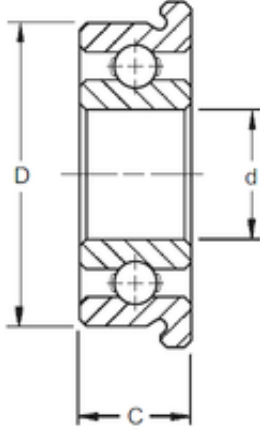

6 mm x 17 mm x 6 mm ZEN SF606 deep groove ball bearings

Bearing No. SF606

Size	6x17x6 mm
Bore Diameter	6 mm
Outer Diameter	17 mm
Width	6 mm
d	6 mm
D	17 mm
B	6 mm
C	6 mm
Basic dynamic load rating (C)	2,263 kN
Basic static load rating (C0)	0,846 kN
(Grease) Lubrication Speed	38000 r/min

SF606 Bearing 2D drawings and 3D CAD models