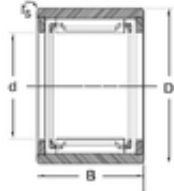

17 mm x 25 mm x 16 mm ZEN NK17/16 needle roller bearings

Bearing No. NK17/16

Size	17x25x16 mm
Bore Diameter	17 mm
Outer Diameter	25 mm
Width	16 mm
d	17 mm
D	25 mm
B	16 mm
C	16 mm
r min.	0,3 mm
Weight	0,024 Kg
Basic dynamic load rating (C)	11,9 kN
Basic static load rating (C0)	15 kN
(Grease) Lubrication Speed	14000 r/min

NK17/16 Bearing 2D drawings and 3D CAD models