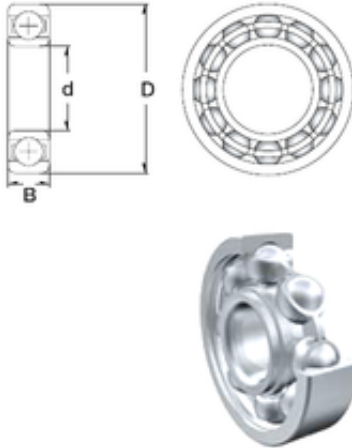

4 mm x 13 mm x 5 mm ZEN 624 deep groove ball bearings

Bearing No. 624

Size	4x13x5 mm
Bore Diameter	4 mm
Outer Diameter	13 mm
Width	5 mm
d	4 mm
D	13 mm
B	5 mm
C	5 mm
Basic dynamic load rating (C)	1,301 kN
Basic static load rating (C0)	0,488 kN
(Grease) Lubrication Speed	40000 r/min

624 Bearing 2D drawings and 3D CAD models