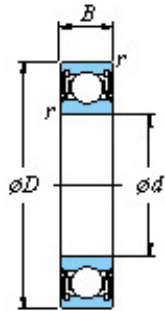

17 x 47 x 14 koyo 6303 2rs bearing

Bearing No. 6303 2rs

■ Mounting dimensions

6303 2rs Bearing 2D drawings and 3D CAD models

Bearing No.	6303 2RS
d	17
D	47
B	14
r(min)	1
Cr	17.0
C0r	6.65
Cu	0.550
f0	12.4
Grease lub.	15000
da(min)	22
da(max)	24.3
Da(max)	42
ra(max)	1
(Refer.)Mass(Open type)(kg)	0.115