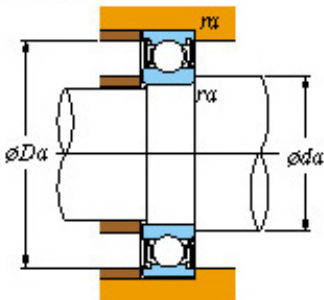

17 x 47 x 14 koyo 6303 2rs bearing

Bearing No. 6303 2rs

■ Mounting dimensions

6303 2rs Bearing 2D drawings and 3D CAD models

Bearing No.	6303 2RS
d	17
D	47
B	14
r(min)	1
Cr	17.0
C0r	6.65
Cu	0.550
f0	12.4
Grease lub.	15000
da(min)	22
da(max)	24.3
Da(max)	42
ra(max)	1
(Refer.)Mass(Open type)(kg)	0.115