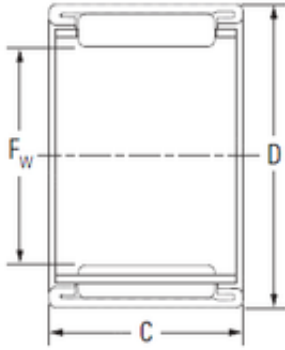

koyo btm141912a bearing

Bearing No. btm141912a

Size	13.5x19x12 mm
Bore Diameter	13,5 mm
Outer Diameter	19 mm
Width	12 mm
Fw	13,5 mm
D	19 mm
C	12 mm
Weight	0,0095 Kg
Basic dynamic load rating (C)	6,25 kN
Basic static load rating (C0)	7,95 kN
(Grease) Lubrication Speed	14000 r/min

btm141912a Bearing 2D drawings and 3D CAD models