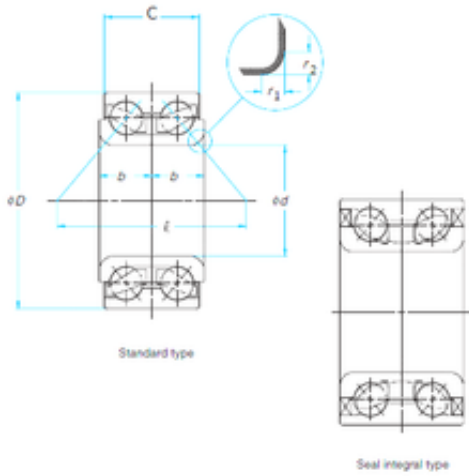

43 mm x 82 mm x 45 mm timken 510006 bearing

Bearing No. 510006

Size	43x82x45 mm
Bore Diameter	43 mm
Outer Diameter	82 mm
Width	45 mm
d	43 mm
D	82 mm
B	45 mm

510006 Bearing 2D drawings and 3D CAD models