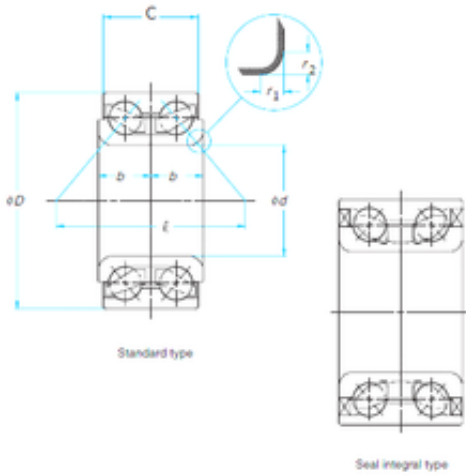

45 mm x 84 mm x 42 mm timken 510050 bearing

Bearing No. 510050

Size	45x84x42 mm
Bore Diameter	45 mm
Outer Diameter	84 mm
Width	42 mm
d	45 mm
D	84 mm
B	42 mm

510050 Bearing 2D drawings and 3D CAD models